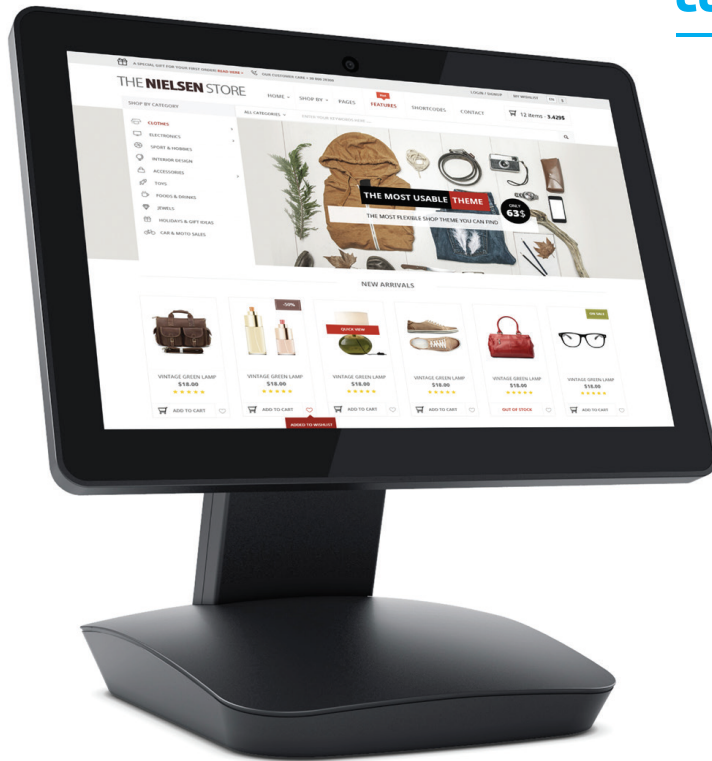

# iDISPLAY™ Enterprise

BUILT FOR  
**COMMERCIAL USE**

Equipping businesses and sales associates to serve customers with instant product information, service options or event information, when and where they need it, is the solution iDISPLAY™ Enterprise delivers. The iDISPLAY™ Enterprise is an integrated, portable self-service kiosk, digital concierge and mobile POS (Point of Sale), all-in-one. With its innovative design, user-friendly interface and versatile use, the iDISPLAY™ Enterprise is sure to increase customer engagement with your brand and help convert your consumers into shoppers.