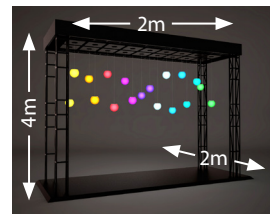

Kinetic LED Light Show™ Model Number: ULKS004

Two rows, 2.5 meters

Item	Description	Order Quantity	Unit
LED Ball	Including the control box	12	Set
Main Controller	Including software	1	PC
Sub Controller	One for two rows, 12 pcs LED Ball	1	PC
Top plate	Iron, spray painting, including wooden case. <b>The price is estimated.</b>	1	Set

Kinetic LED Light Show™ Model Number: ULKS006

Two rows, 3 meters

Item	Description	Order Quantity	Unit
LED Ball	Including the control box	14	Set
Main Controller	Including software	1	PC
Sub Controller	One for two rows, 14 pcs LED Ball	1	PC
Top plate	Iron, spray painting, including wooden case. <b>The price is estimated.</b>	1	Set

Kinetic LED Light Show™ Model Number: ULKS101

Matrix, 2 x 2 meters

Item	Description	Order Quantity	Unit
LED Ball	Including the control box	25	Set
Main Controller	Including software	1	PC
Sub Controller	One for two rows, 10 pcs LED Ball	3	PC
Trestle	Iron, spray painting, truss support, including wooden case packing. <b>The price is estimated.</b>	1	Set