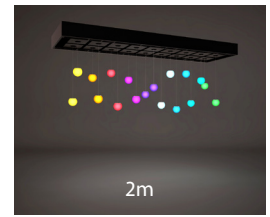

Kinetic LED Light Show™ Model Number: ULKS003

One row, 2.5 meters

Item	Description	Order Quantity	Unit
LED Ball	Including the control box	6	Set
Main Controller	Including software	1	PC
Sub Controller	One for 6pcs LED Ball	1	PC
Top plate	Iron, spray painting, including wooden case. <b>The price is estimated.</b>	1	Set

Kinetic LED Light Show™ Model Number: ULKS005

One row, 3 meters

Item	Description	Order Quantity	Unit
LED Ball	Including the control box	7	Set
Main Controller	Including software	1	PC
Sub Controller	One for 7pcs LED Ball	1	PC
Top plate	Iron, spray painting, including wooden case. <b>The price is estimated.</b>	1	Set

Kinetic LED Light Show™ Model Number: ULKS002

Two rows, 2 meters

Item	Description	Order Quantity	Unit
LED Ball	Including the control box	10	Set
Main Controller	Including software	1	PC
Sub Controller	One for two rows, 10 pcs LED Ball	1	PC
Top plate	Iron, spray painting, including wooden case. <b>The price is estimated.</b>	1	Set