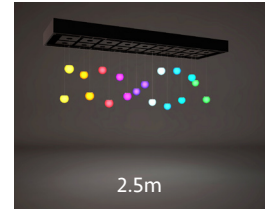

Kinetic LED Light Show™ Model Number: ULKS002

Two rows, 2 meters

Item	Description	Order Quantity	Unit
LED Ball	Including the control box	10	Set
Main Controller	Including software	1	PC
Sub Controller	One for two rows, 10 pcs LED Ball	1	PC
Top plate	Iron, spray painting, including wooden case. <b>The price is estimated.</b>	1	Set

Kinetic LED Light Show™ Model Number: ULKS004

Two rows, 2.5 meters

Item	Description	Order Quantity	Unit
LED Ball	Including the control box	12	Set
Main Controller	Including software	1	PC
Sub Controller	One for two rows, 12 pcs LED Ball	1	PC
Top plate	Iron, spray painting, including wooden case. <b>The price is estimated.</b>	1	Set