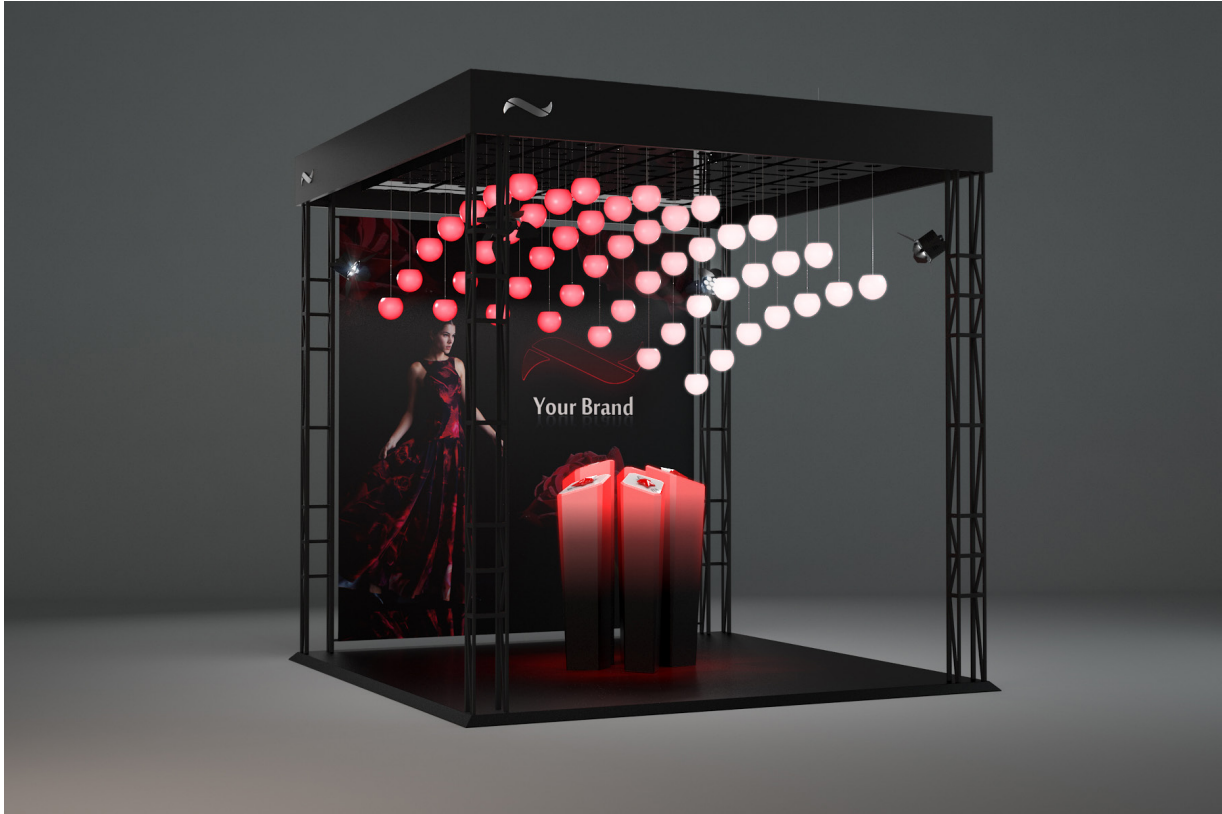

# Kinetic Light Show™

At Outform, when we dream it, we do it. We took inspiration from the art and entertainment world and combined it with our passion for dynamic retail and hospitality experiences to create the Kinetic Light Show™. Demanding attention with a unique play of light, color, and motion, the Kinetic Light Show™ creates mesmerizing choreographed visuals that transform ordinary surroundings into works of art.

Kinetic LED Light Show™ Model Number: ULKS001

One row, 2 meters

Item	Description	Order Quantity	Unit
LED Ball	Including the control box	5	Set
Main Controller	Including software	1	PC
Sub Controller	One for 5pcs LED Ball	1	PC
Top plate	Iron, spray painting, including wooden case. <b>The price is estimated.</b>	1	Set

Kinetic LED Light Show™ Model Number: ULKS003

One row, 2.5 meters

Item	Description	Order Quantity	Unit
LED Ball	Including the control box	6	Set
Main Controller	Including software	1	PC
Sub Controller	One for 6pcs LED Ball	1	PC
Top plate	Iron, spray painting, including wooden case. <b>The price is estimated.</b>	1	Set

Kinetic LED Light Show™ Model Number: ULKS005

One row, 3 meters

Item	Description	Order Quantity	Unit
LED Ball	Including the control box	7	Set
Main Controller	Including software	1	PC
Sub Controller	One for 7pcs LED Ball	1	PC
Top plate	Iron, spray painting, including wooden case. <b>The price is estimated.</b>	1	Set