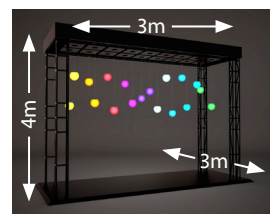

Kinetic LED Light Show™ Model Number: ULKS006

Two rows, 3 meters

Item	Description	Order Quantity	Unit
LED Ball	Including the control box	14	Set
Main Controller	Including software	1	PC
Sub Controller	One for two rows, 14 pcs LED Ball	1	PC
Top plate	Iron, spray painting, including wooden case. <b>The price is estimated.</b>	1	Set

Kinetic LED Light Show™ Model Number: ULKS101

Matrix, 2 x 2 meters

Item	Description	Order Quantity	Unit
LED Ball	Including the control box	25	Set
Main Controller	Including software	1	PC
Sub Controller	One for two rows, 10 pcs LED Ball	3	PC
Trestle	Iron, spray painting, truss support, including wooden case packing. <b>The price is estimated.</b>	1	Set

Kinetic LED Light Show™ Model Number: ULKS102

Matrix, 3 x 3 meters

Item	Description	Order Quantity	Unit
LED Ball	Including the control box	49	Set
Main Controller	Including software	1	PC
Sub Controller	One for two rows, 14 pcs LED Ball	4	PC
Trestle	Iron, spray painting, truss support, including wooden case packing. <b>The price is estimated.</b>	1	Set