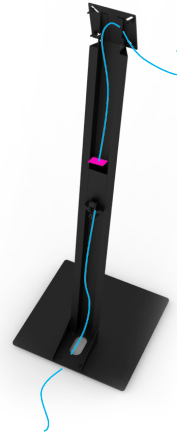

iDISPLAY Floor Stand

The iDISPLAY Floor Stand adds even more versatility to the iDISPLAY Interactive Tablet line. The two sizes of the iDISPLAY Floor Stand accommodate a variety of screen sizes for a multitude of display options, while the optimal height allows your information and messaging to be shown effectively and prominently. The lightweight design and ability to be folded creates instant portability for easy packaging and transportation.

Head (Height)
5.51 in
140 mm

Stand (Width)
4.88 in
124 mm

Stand (Height)
47.86 in
1215.7 mm

Base (Width)
17.72 in
450 mm

Base (Depth)
17.72 in
450 mm

Fits a Variety of Screens

The small display stand accommodates tablet screen sizes 8", 10.1", 13.3", 15.6", 18.5".

Hidden Cables

A slot conceals adapters and wires for easy cable management and a neat presentation.

Screen Rotation

Screens can be mounted in either horizontal or vertical orientation to create optimal presentation for your content.

Adjustable Angle

The small size iDISPLAY Floor Stand has an adjustable angle which gives the option for the screen to be tilted or displayed vertical to the ground.

Industrial Build

Industrial-grade sturdiness allows the iDISPLAY Floor Stand to withstand constant interaction within the retail environment.