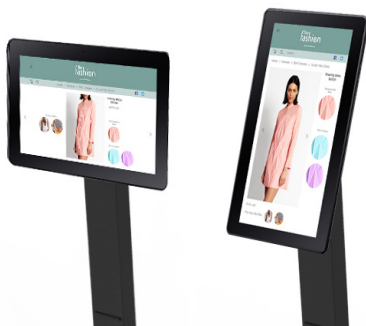

iDISPLAY Floor Stand

The iDISPLAY Floor Stand adds even more versatility to the iDISPLAY Interactive Tablet line. The two sizes of the iDISPLAY Floor Stand accommodate a variety of screen sizes for a multitude of display options, while the optimal height allows your information and messaging to be shown effectively and prominently. The lightweight design and ability to be folded creates instant portability for easy packaging and transportation.

The large display stand accommodates tablet screen sizes 21.5", 24", 27", 32".

Foldable

The iDISPLAY Floor Stand folds in half for convenient packaging and transportation and allows for easy assembly and setup.

Hidden Cables

A slot conceals adapters and wires for easy cable management and a neat presentation.

Screen Rotation

Screens can be mounted in either horizontal or vertical orientation to create optimal presentation for your content.

Adjustable Angle

The small size iDISPLAY Floor Stand has an adjustable angle which gives the option for the screen to be tilted or displayed vertical to the ground.

Industrial Build

Industrial-grade sturdiness allows the iDISPLAY Floor Stand to withstand constant interaction within the retail environment.