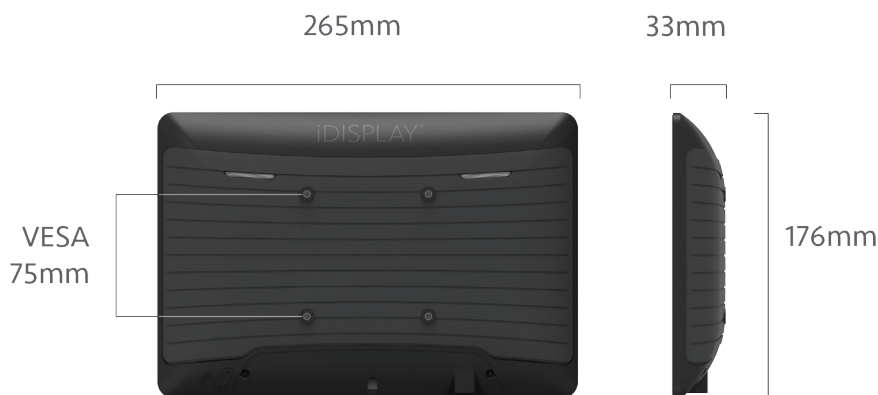

iDISPLAY™ Tablet 10.1" UIT410B-B02

The iDISPLAY Tablet 10.1" is designed as an interactive display for any location. Operating on an Android operating system and powered by Pulse technology, this slim and elegant display includes all of the solutions needed for commercial locations. Attach to any standard TV/monitor VESA bracket and simply turn on the power. It is a fully interactive commercial display that uses capacitive touch, built in WiFi and LAN, and a host of integrated features that work in either landscape or portrait format. With the option to expand to 3G services*, this is an amazing, interactive digital display that creates an engaging, memorable consumer experience.