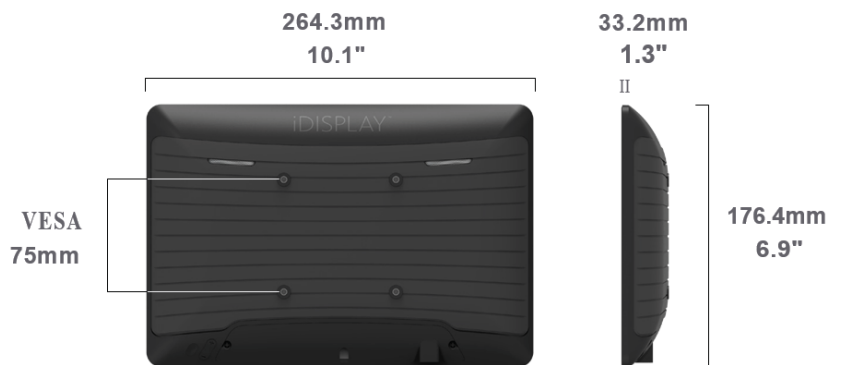

CONNECTIVITY

DIMENSIONS

1. Power On
2. USB 1
3. USB 2
4. USB 3
5. RJ45 IN
6. Micro USB
7. Headphones
8. HDMI
9. Power IN
10. Volume

TECHNICAL SPECIFICATIONS

PANEL INFORMATION	
SCREEN SIZE	10.1"
RESOLUTION	1280 x 800 Pixels
BRIGHTNESS	300 cd/m ²
CONTRAST RATIO	800
ASPECT RATIO	16:10
ACTIVE AREA (W) X (H)	216.96 x 135.6mm
VIEWING ANGLE TOUCH	80°/80° (H), 80°/80° (V)
TOUCH TECHNOLOGY	Capacitive G+G 10 point
HARDWARE & OS	
CPU	RK3288W, Cortex- A17, up to 1.8GHz, Quad Core
GPU	Mali-T764
INTERNAL MEMORY	2GB, DDR3
FLASH MEMORY	16GB
OPERATING SYSTEM	Android 5.1 / 6.0 / 7.1 / 8.1 - Firmware specific: please consult Outform for further information.
VIDEO/IMAGES	
VIDEO FORMATS	3GP, MP4, AVI, MKV, FLV, MOV
VIDEO CODECS	MPG-1, MPG-2, MPG- 4, H.263, H.264, VC-1, RV, VP6/VP8
IMAGE FORMATS	JPG, PNG, BMP
HDMI OUTPUT	Mini HDMI
PLAYBACK SOFTWARE	Built-in software allows for easy setup of a playlist of videos and/or stills which can be looped infinitely without any additional software.
AUDIO	
SPEAKERS	2W x 2
AUDIO CODECS	MP3, WMA, AAC, FLAC, WAV
COMMUNICATIONS	
BLUETOOTH	4.0
WI-FI	802.11 b/g/n 2.4GHz
WIRED ETHERNET	10M/100M, RJ45
WIRELESS 4G	Yes
GENERAL INFORMATION	
COLOUR	Black
SENSORS	G-Sensor (3-Axis accelerometer)
OPTIONAL ACCESSORIES	Floor stand, counter stand, shelf clip, adjustable shelf clip, wall bracket, rotating bracket
INCLUDED IN THE BOX	Display Unit, Power Adapter, Power Cable, User Manual, Warranty
POWER	
POWER INPUT	12V/2A
POWER CONSUMPTION	24W (max)
POWER OVER ETHERNET	Through RJ45
I/O PORTS	USB 2.0 Host x 3, RJ45, Micro USB 2.0 OTG x 1, 3.5mm Audio Jack, Mini HDMI, DC
OPERATING TEMPERATURE	0-40 °C
RELATIVE HUMIDITY	85%
CERTIFICATIONS	Display Unit: ROHS, FCC and CE complaint Power Supply Unit: UL, FCC and CE compliant Battery: UL, UN38.3