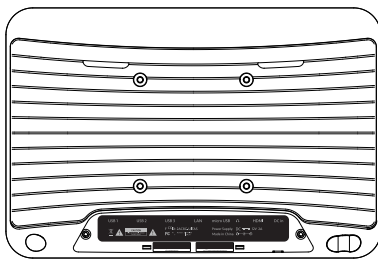

CONNECTIVITY

DIMENSIONS

1. Power On
2. USB 1
3. USB 2
4. USB 3
5. RJ45 IN
6. Micro USB
7. Headphones
8. HDMI
9. Power IN
10. Volume