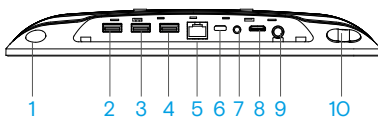

CONNECTIVITY

DIMENSIONS

1. Power On
2. USB 1
3. USB 2
4. USB 3
5. RJ45 IN
6. Micro USB
7. Headphones
8. HDMI
9. Power IN
10. Volume

TECHNICAL SPECIFICATIONS

PANEL INFORMATION	
SCREEN SIZE	10.1"
RESOLUTION	1280 x 800 Pixels
BRIGHTNESS	300 cd/m ²
CONTRAST RATIO	800
ASPECT RATIO	16:10
ACTIVE AREA (W) X (H)	216.96 x 135.6mm
VIEWING ANGLE TOUCH	80°/80° (H), 80°/80° (V)
TOUCH TECHNOLOGY	Capacitive G+G 10 point
HARDWARE & OS	
CPU	RK3288W, Cortex- A17, up to 1.8GHz, Quad Core
GPU	Mali-T764
INTERNAL MEMORY	2GB, DDR3
FLASH MEMORY	16GB
OPERATING SYSTEM	Android 5.1 / 6.0 / 7.1 / 8.1 - Firmware specific: please consult Outform for further information.
VIDEO/IMAGES	
VIDEO FORMATS	3GP, MP4, AVI, MKV, FLV, MOV
VIDEO CODECS	MPG-1, MPG-2, MPG- 4, H.263, H.264, VC-1, RV, VP6/VP8
IMAGE FORMATS	JPG, PNG, BMP
HDMI OUTPUT	Mini HDMI
PLAYBACK SOFTWARE	Built-in software allows for easy setup of a playlist of videos and/or stills which can be looped infinitely without any additional software.
AUDIO	
SPEAKERS	2W x 2
AUDIO CODECS	MP3, WMA, AAC, FLAC, WAV
COMMUNICATIONS	
BLUETOOTH	4.0
WI-FI	802.11 b/g/n 2.4GHz
WIRED ETHERNET	10M/100M, RJ45
WIRELESS 4G	Yes
GENERAL INFORMATION	
COLOUR	Black
SENSORS	G-Sensor (3-Axis accelerometer)
OPTIONAL ACCESSORIES	Floor stand, counter stand, shelf clip, adjustable shelf clip, wall bracket, rotating bracket
INCLUDED IN THE BOX	Display Unit, Power Adapter, Power Cable, User Manual, Warranty
POWER	
POWER INPUT	12V/2A
POWER CONSUMPTION	24W (max)
POWER OVER ETHERNET	Through RJ45
I/O PORTS	USB 2.0 Host x 3, RJ45, Micro USB 2.0 OTG x 1, 3.5mm Audio Jack, Mini HDMI, DC
OPERATING TEMPERATURE	0-40 °C
RELATIVE HUMIDITY	85%
CERTIFICATIONS	Display Unit: ROHS, FCC and CE complaint Power Supply Unit: UL, FCC and CE compliant Battery: UL, UN38.3