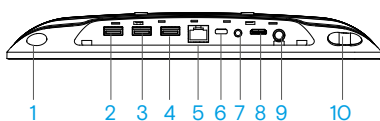

KEY FEATURES

LANDSCAPE OR
PORTRAIT FORMAT

Adaptable to showcase custom content, iDISPLAY can be used to feature content in either landscape or portrait views.

Wi-Fi and LAN

iDISPLAY Tablets are equipped with embedded Wi-Fi and the option to connect to a LAN/Ethernet connection, which enables remote content on multiple devices.

CONNECTIVITY

- | | |
|-------------|---------------|
| 1. Power On | 6. Micro USB |
| 2. USB 1 | 7. Headphones |
| 3. USB 2 | 8. HDMI |
| 4. USB 3 | 9. Power IN |
| 5. RJ45 IN | 10. Volume |

DIMENSIONS

TECHNICAL SPECIFICATIONS

PANEL INFORMATION

SCREEN SIZE	10.1"
RESOLUTION	1280 x 800 Pixels
BRIGHTNESS	300 cd/m ²
CONTRAST RATIO	800
ASPECT RATIO	16:10
ACTIVE AREA (W) X (H)	216.96 x 135.6mm
VIEWING ANGLE TOUCH	80°/80° (H), 80°/80° (V)
TOUCH TECHNOLOGY	Capacitive G+G 10 point