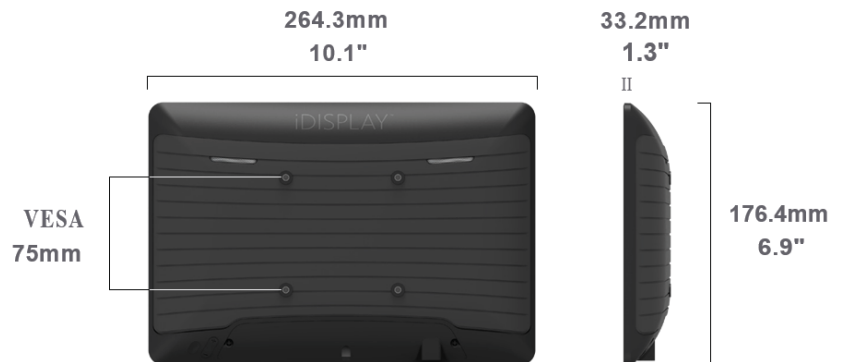

DIMENSIONS