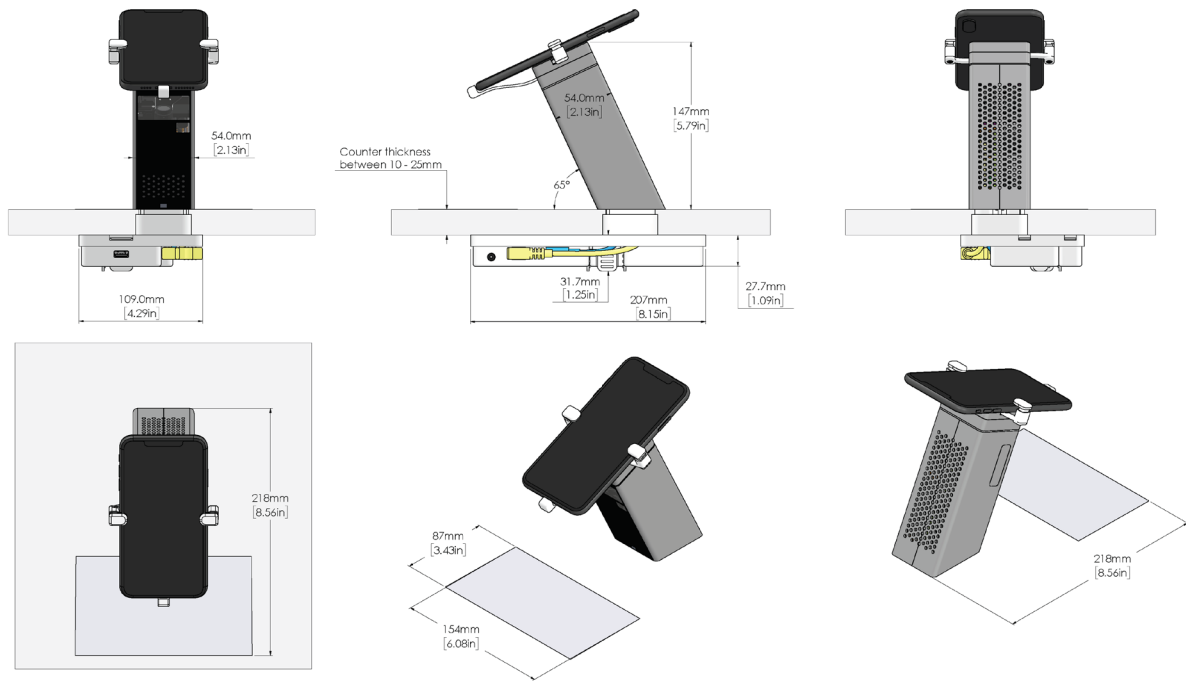

# DIMENSIONS

### PROJECTION

Size	150 x 80mm
Resolution	720p x 480p