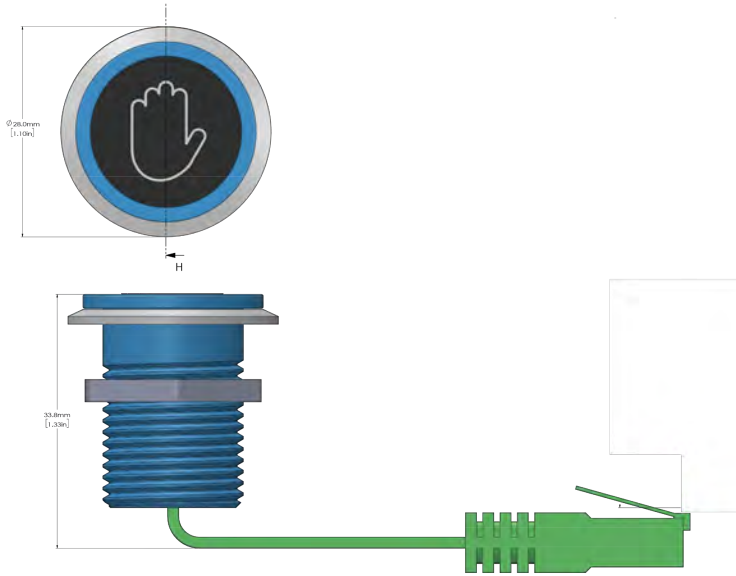

INTERACTIVITY

By combining this experience with different sensors and triggers, this experience can support a combination of user interactions such as touch, voice, motion, and many more.

OIE

Outform Interactive Editor gives you the tools to create your own experiences with ease using Control Center configuration

PRODUCT SIZE

PORT QUANTITY

INPUT MODES	
	DIGITAL PULL UP
	BUTTON
	ANALOG
OUTPUT MODES	
	DIGITAL PUSH/ PULL
	DIGITAL OPEN COLLECTOR
	PWM

MAX INPUT VOLTAGE

	3.6V
--	------

FAQ

HOW MANY BUTTONS CAN BE ADDED TO AN EXPERIENCE?

As many as needed.

IS THERE A LIMITATION TO THE NUMBER OF BUTTONS ON A SINGLE HUB INTERFACE?

Up to four touchless buttons.

TOUCHLESS BUTTONS EXPERIENCE COMBINATION

HANDS-FREE BUTTONS

UIC6003-01

By simply hovering their hands over the button, shoppers are able to make selections in a safe retail environment.