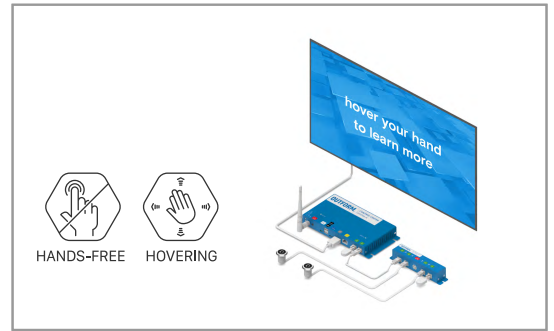

Interactive Collection.

PRODUCT CATALOG 2020

OUTFORM™

©2020 OUTFORM™ All RIGHTS RESERVED.

TOUCHLESS BUTTONS EXPERIENCE

CREATE SAFE AND PERSONALIZED EXPERIENCES

Allow shoppers the freedom to make selections, and create a personalized shopping experience in a safe retail environment. Adaptable to meet the expectations of the modern-day consumer, the touchless button allows users to choose by simply hovering their hand over the button.

TOUCHLESS BUTTONS EXPERIENCE

SAFE RETAIL

In order to adapt to an evolving retail landscape given heightened consumer awareness of personal hygiene, and potentially contaminated surfaces, the Button Experience is available in a non-contact version. By hovering a hand over the button, users are able to trigger any interaction.

MODULAR

The Interactive Collection is comprised of a variety of Outform Standard Modules (OSM) which communicate by way of ODC protocol. ODC protocol enables a dynamic eco-system by which multiple OSMs can interact and trigger relevant experiences.