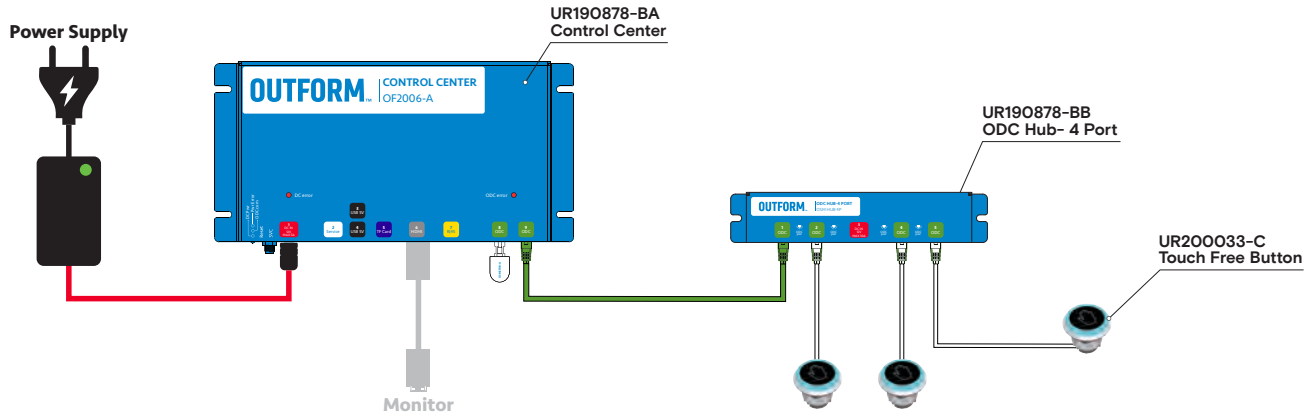

As many as needed.

IS THERE A LIMITATION TO THE NUMBER OF BUTTONS ON A SINGLE HUB INTERFACE?

Up to four touchless buttons.

TOUCHLESS BUTTONS EXPERIENCE COMBINATION

HANDS-FREE BUTTONS

UIC6003-01

By simply hovering their hands over the button, shoppers are able to make selections in a safe retail environment.

TOUCHLESS BUTTONS + MULTIPLE RGB LED + CONTROLLER

UIC6004-01

Create unlimited color combinations that intensify as users approach the button with their hand.

- AC CABLE
- 12V DC CABLE
- ODC RJ25 CABLE
- AUDIO CABLE
- USB CABLE
- HDMI CABLE
- GPIO CABLE
- RFID CABLE