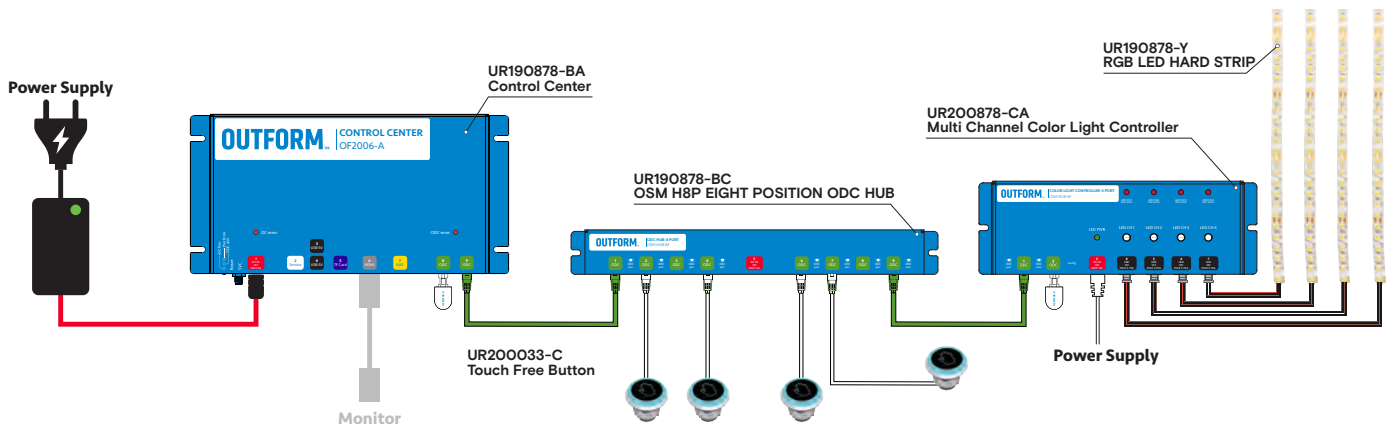

As many as needed.

IS THERE A LIMITATION TO THE NUMBER OF BUTTONS ON A SINGLE HUB INTERFACE?

Up to four touchless buttons.

TOUCHLESS BUTTONS EXPERIENCE COMBINATION

HANDS-FREE BUTTONS

UIC6003-01

By simply hovering their hands over the button, shoppers are able to make selections in a safe retail environment.

TOUCHLESS BUTTONS + MULTIPLE RGB LED + CONTROLLER

UIC6004-01

Create unlimited color combinations that intensify as users approach the button with their hand.

- AC CABLE
- 12V DC CABLE
- ODC RJ25 CABLE
- AUDIO CABLE
- USB CABLE
- HDMI CABLE
- GPIO CABLE
- RFID CABLE